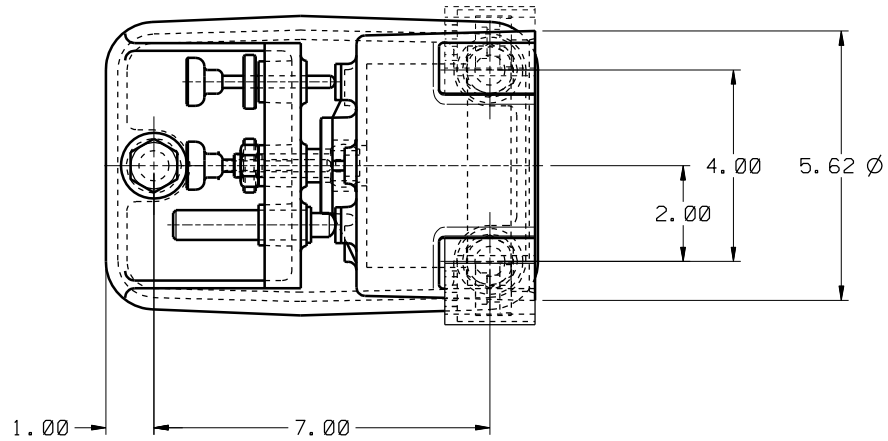

**SORL** SPACE OPTICS RESEARCH LAB, LLC  
7 STUART ROAD, CHELMSFORD, MA, 01824

**MMA-4 / MMOA-4**

**P/N 29620**

LOCATIONS FOR OPTIONAL  
REFERENCE FLAT