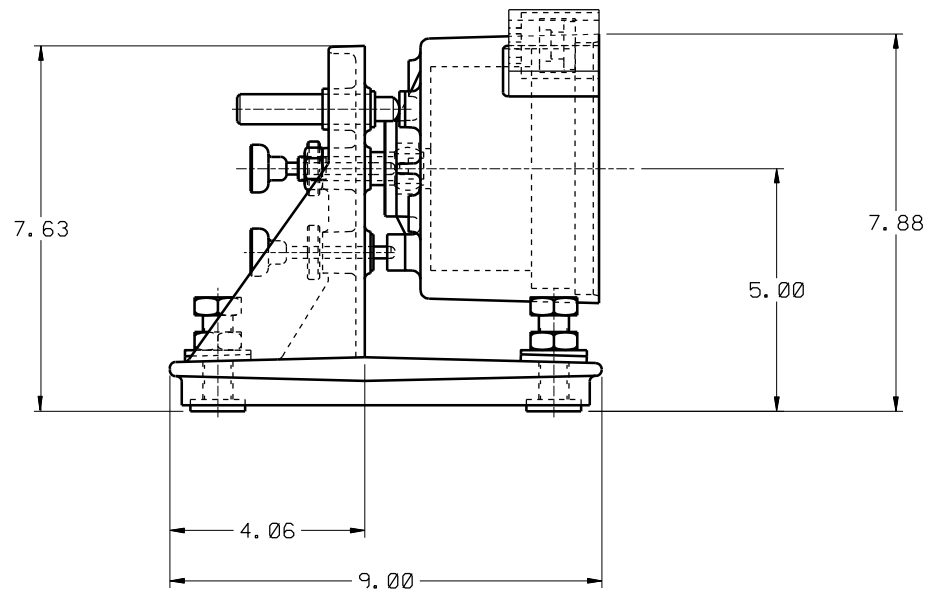

**SORL** SPACE OPTICS RESEARCH LAB, LLC  
7 STUART ROAD, CHELMSFORD, MA, 01824

**MMA-4 / MMOA-4**

**P/N 29620**

LOCATIONS FOR OPTIONAL  
REFERENCE FLAT